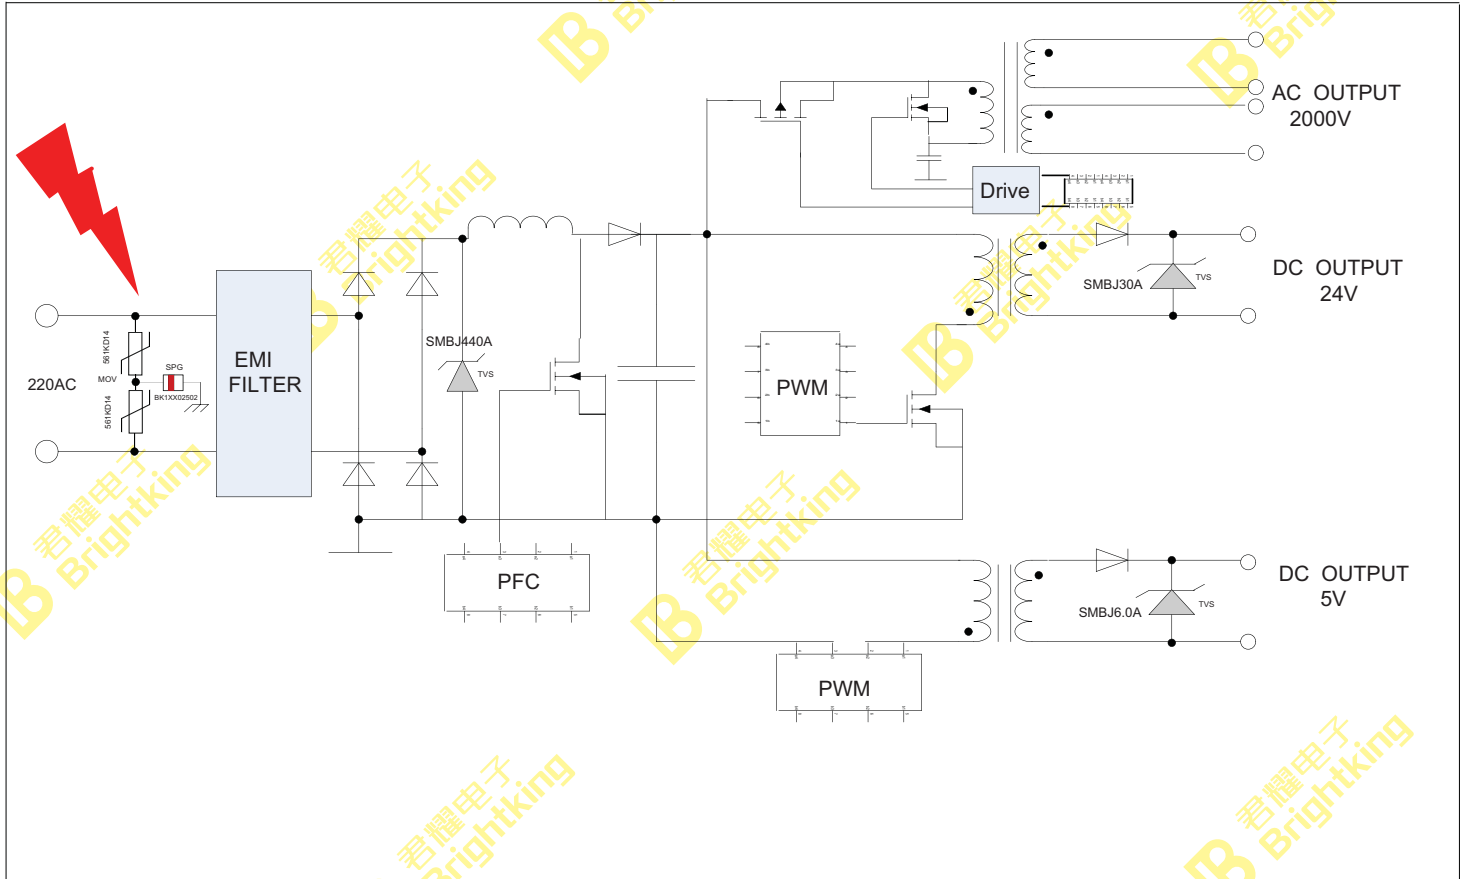

LCD TV POWER SOLUTION

NO.BKSZ0001LG

PWM Typical Flyback Application For P6KE200LA